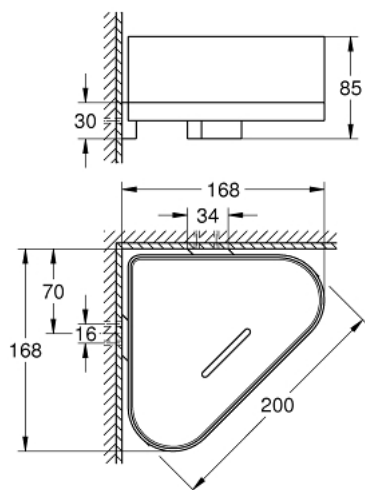

41 038 AL0 SELECTION CORNER SHOWER TRAY WITH HOLDER

DESCRIEREA PRODUSULUI

- Colour: brushed hard graphite
- material: metal/plastic
- fixare de perete ascunsă
- finisaj GROHE Long-Life

41 038 AL0 SELECTION CORNER SHOWER TRAY WITH HOLDER

PIESE DE SCHIMB , ianuarie 2019 – now

1: Spare shower dish (Spare part-nr. 40994000)